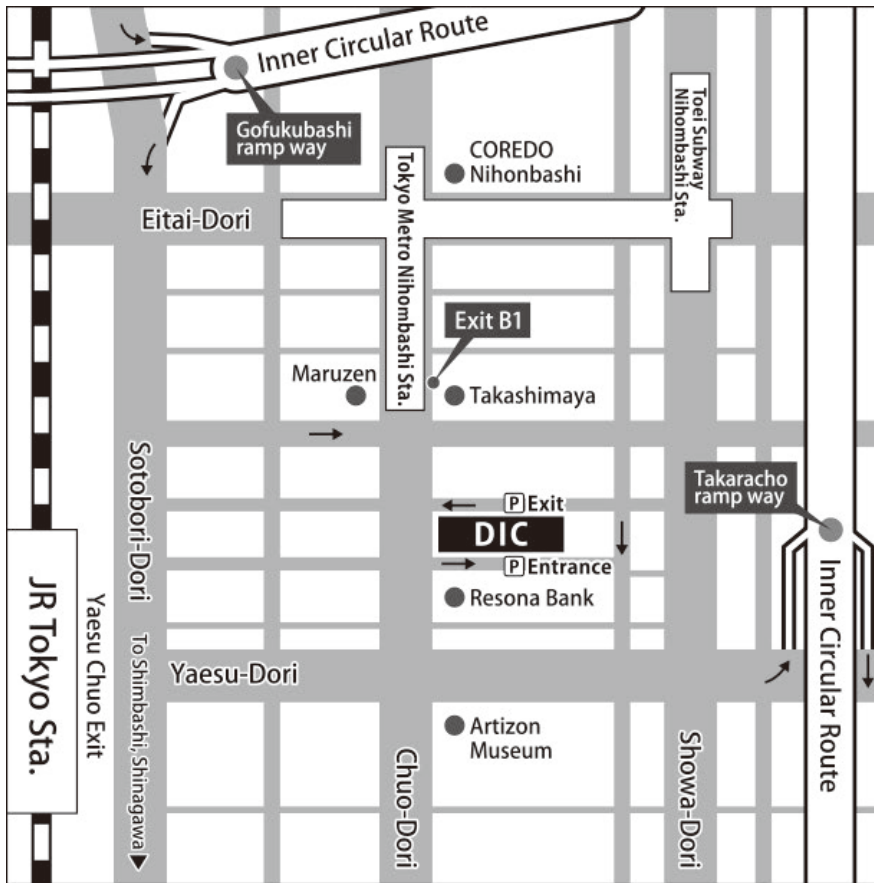

# DIC Corporate Headquarters

## DIC Corporation Corporate Headquarters

DIC Building, 7-20, Nihonbashi 3-chome,  
Chuo-ku, Tokyo 103-8233, Japan

- JR: Tokyo Station, Yaesu Chuo Exit (5-minute walk)
- Tokyo Metro, Toei Subway: Nihonbashi Station,  
Exit B1 (2-minute walk)